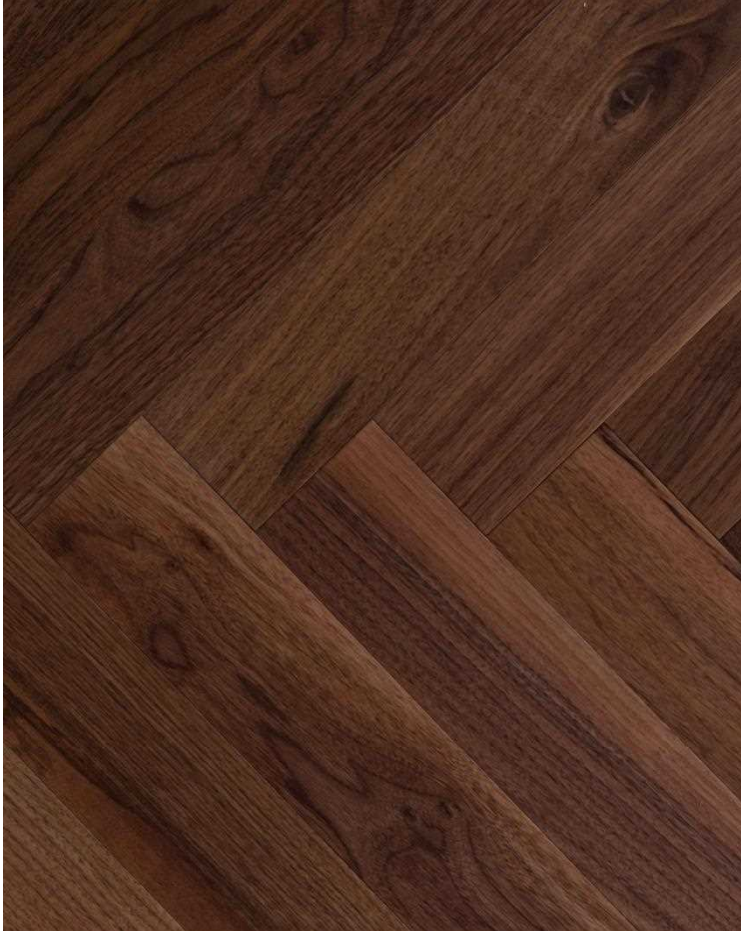

ParqWood

Dune Oak Herringbone

HERRINGBONE COLLECTION

Specifications

Pattern:	Herringbone
Top Layer:	3mm
Length:	600mm
Width:	90mm
Thickness:	14mm
Core:	Poplar
Bevel:	N/A (On Order Only)
Finish:	Lacquered
Commercial Class:	Class 31
Connection System:	Tongue & Groove
Installation Type:	Floating or Glue Down
FSC Certification:	FSC Certified

ParqWood

Bay Walnut Herringbone

HERRINGBONE COLLECTION

Specifications

Pattern:	Herringbone
Top Layer:	3mm
Length:	600mm
Width:	90mm
Thickness:	14mm
Core:	Poplar
Bevel:	N/A (On Order Only)
Finish:	Lacquered
Commercial Class:	Class 31
Connection System:	Tongue & Groove
Installation Type:	Floating or Glue Down
FSC Certification:	FSC Certified