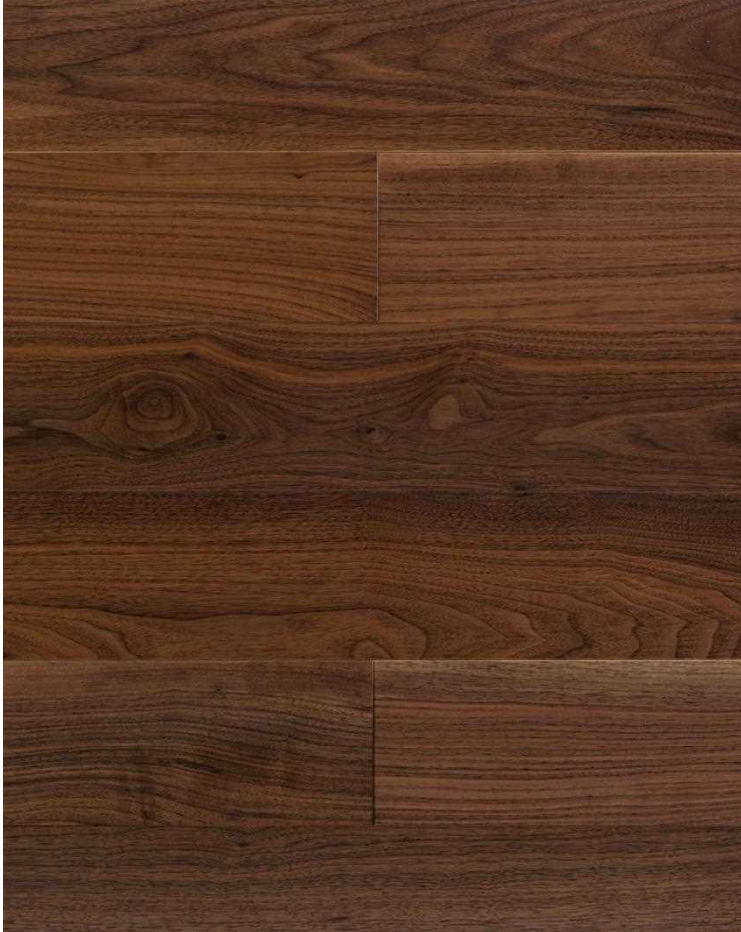

ParqWood

Cape Oak

NATURAL COLLECTION

Specifications

Pattern:	1-Strip
Top Layer:	3mm
Length:	1900mm
Width:	190mm
Thickness:	14mm
Core:	Poplar
Bevel:	N/A (On Order Only)
Finish:	Brushed
Commercial Class:	Class 31
Connection System:	Click
Installation Type:	Floating
FSC Certification:	FSC Certified

ParqWood

Bay Walnut

NATURAL COLLECTION

Specifications

Pattern:	1-Strip
Top Layer:	3mm
Length:	600-1200mm
Width:	125mm
Thickness:	14mm
Core:	Poplar
Bevel:	N/A (On Order Only)
Finish:	Lacquered
Commercial Class:	Class 31
Connection System:	Tongue & Groove
Installation Type:	Floating
FSC Certification:	FSC Certified