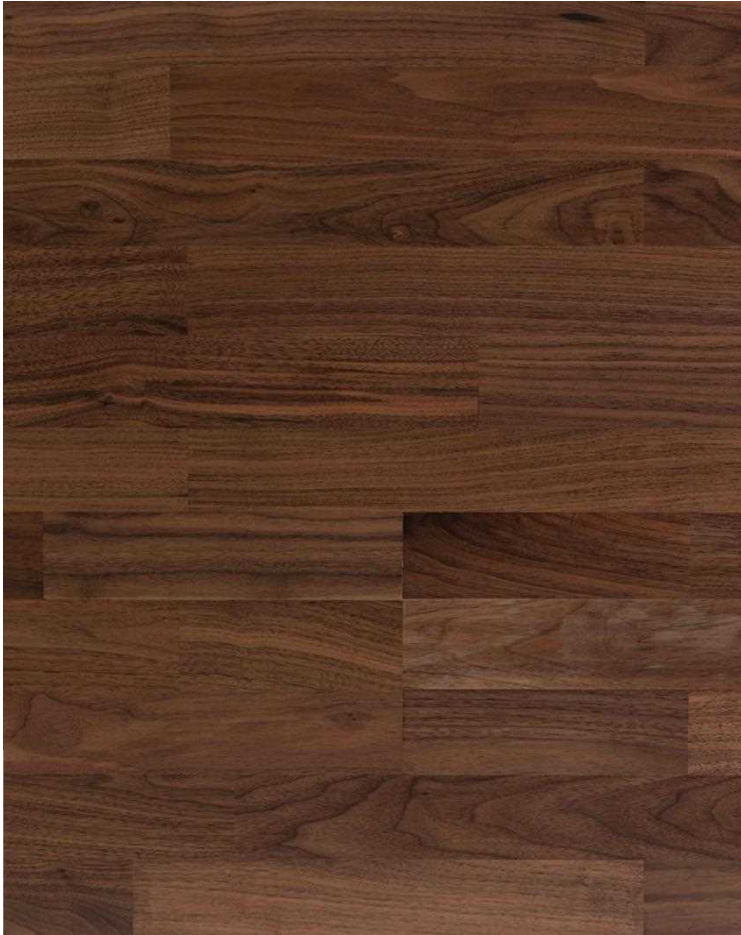

ParqWood

Delta Walnut

NATURAL COLLECTION

Specifications

Pattern:	3-Strip
Top Layer:	3mm
Length:	1900mm
Width:	190mm
Thickness:	14mm
Core:	Poplar
Bevel:	N/A (On Order Only)
Finish:	Lacquered
Commercial Class:	Class 31
Connection System:	Tongue & Groove
Installation Type:	Floating
FSC Certification:	FSC Certified