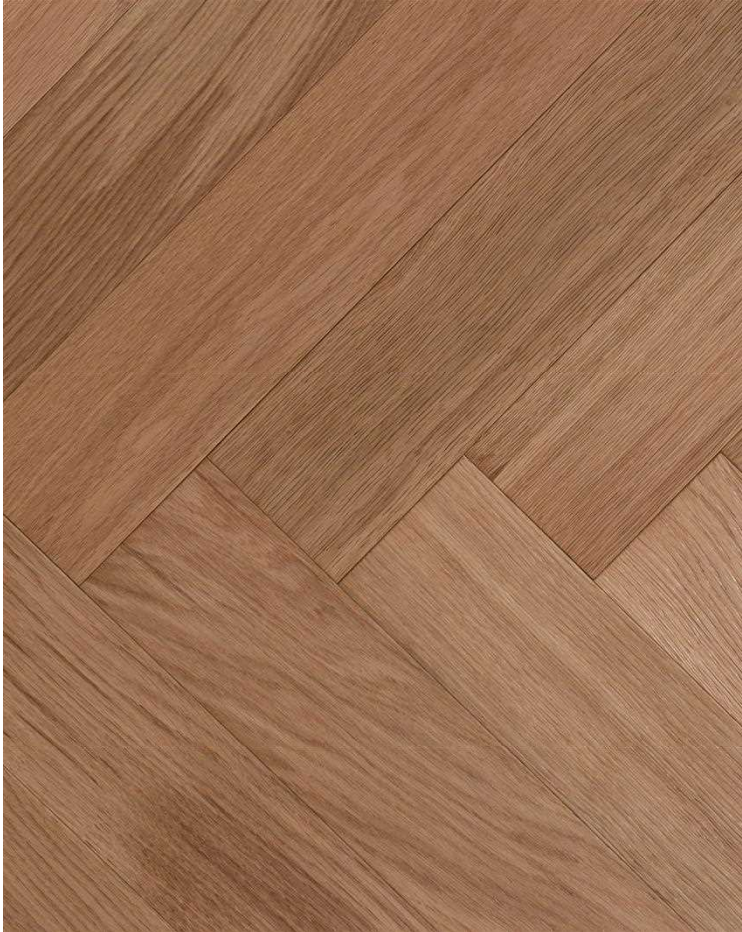

ParqWood

Savannah Oak

NATURAL COLLECTION

Specifications

Pattern:	3-Strip
Top Layer:	3mm
Length:	1900mm
Width:	190mm
Thickness:	14mm
Core:	Poplar
Bevel:	N/A (On Order Only)
Finish:	Lacquered
Commercial Class:	Class 31
Connection System:	Tongue & Groove
Installation Type:	Floating
FSC Certification:	FSC Certified

ParqWood

Delta Walnut

NATURAL COLLECTION

Specifications

Pattern:	3-Strip
Top Layer:	3mm
Length:	1900mm
Width:	190mm
Thickness:	14mm
Core:	Poplar
Bevel:	N/A (On Order Only)
Finish:	Lacquered
Commercial Class:	Class 31
Connection System:	Tongue & Groove
Installation Type:	Floating
FSC Certification:	FSC Certified

ParqWood

Dune Oak Herringbone

HERRINGBONE COLLECTION

Specifications

Pattern:	Herringbone
Top Layer:	3mm
Length:	600mm
Width:	90mm
Thickness:	14mm
Core:	Poplar
Bevel:	N/A (On Order Only)
Finish:	Lacquered
Commercial Class:	Class 31
Connection System:	Tongue & Groove
Installation Type:	Floating or Glue Down
FSC Certification:	FSC Certified