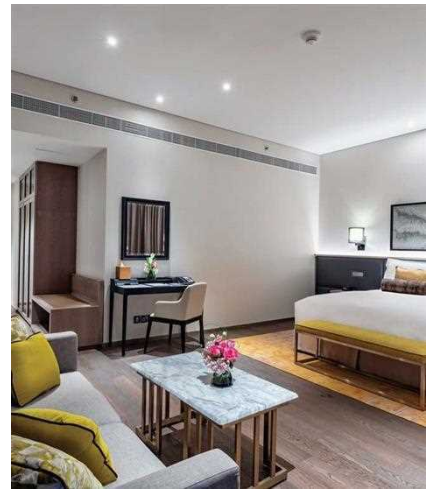

PARQWOOD

ParqWood is an engineered timber brand that provides a high-quality, parquet flooring for contemporary interiors. All products are made with care and are carefully selected to be FSC certified.