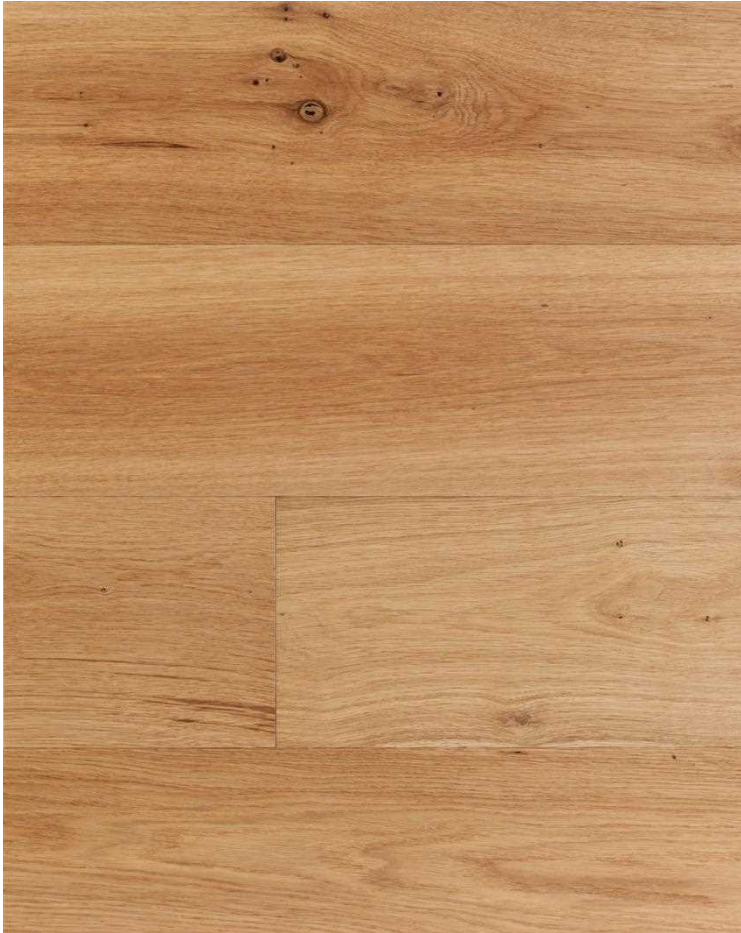

ParqWood

Cape Oak

NATURAL COLLECTION

Specifications

Pattern:	1-Strip
Top Layer:	3mm
Length:	1900mm
Width:	190mm
Thickness:	14mm
Core:	Poplar
Bevel:	N/A (On Order Only)
Finish:	Brushed
Commercial Class:	Class 31
Connection System:	Click
Installation Type:	Floating
FSC Certification:	FSC Certified