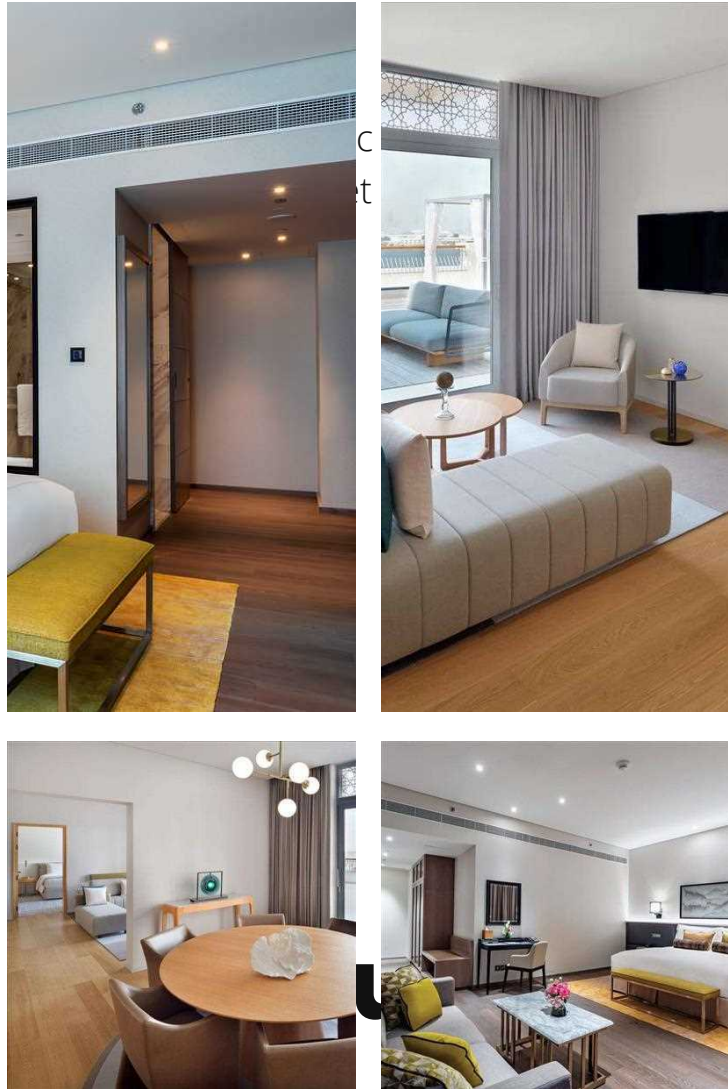

BESPOKE COLOURS UPON REQUEST.

ParqWood bespoke colours and finishes are available upon request to suit design requirements for residential, hospitality & commercial schemes.