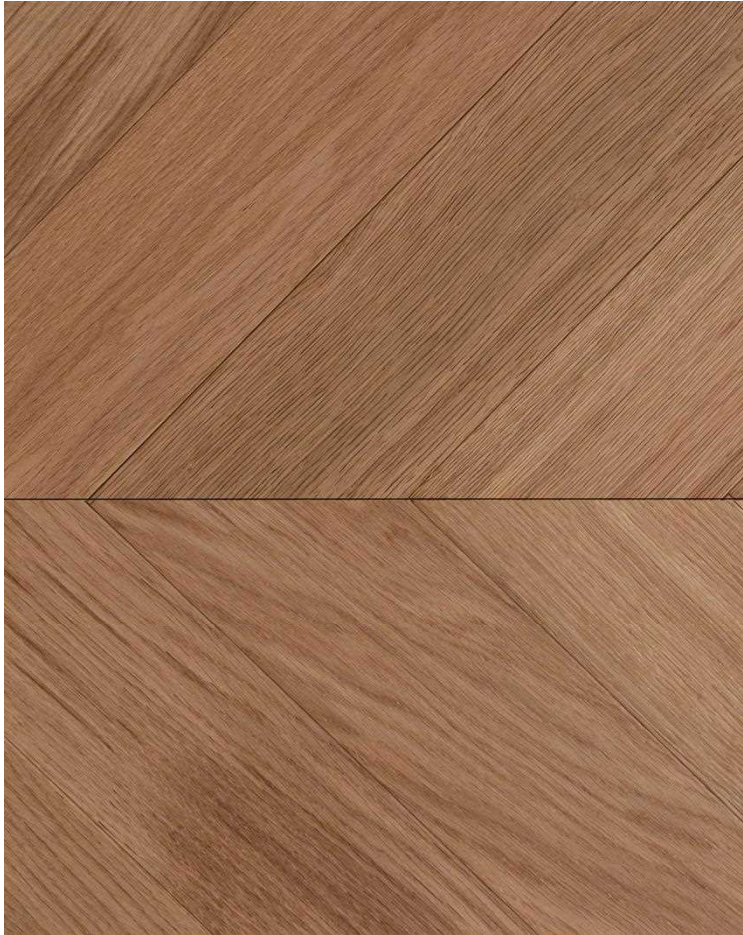

ParqWood

Dune Oak Herringbone

HERRINGBONE COLLECTION

Specifications

Pattern:	Herringbone
Top Layer:	3mm
Length:	600mm
Width:	90mm
Thickness:	14mm
Core:	Poplar
Bevel:	N/A (On Order Only)
Finish:	Lacquered
Commercial Class:	Class 31
Connection System:	Tongue & Groove
Installation Type:	Floating or Glue Down
FSC Certification:	FSC Certified

ParqWood

Bay Walnut Herringbone

HERRINGBONE COLLECTION

Specifications

Pattern:	Herringbone
Top Layer:	3mm
Length:	600mm
Width:	90mm
Thickness:	14mm
Core:	Poplar
Bevel:	N/A (On Order Only)
Finish:	Lacquered
Commercial Class:	Class 31
Connection System:	Tongue & Groove
Installation Type:	Floating or Glue Down
FSC Certification:	FSC Certified

ParqWood

Dune Oak Chevron

CHEVRON COLLECTION

Specifications

Pattern:	Herringbone
Top Layer:	3mm
Length:	600mm
Width:	90mm
Thickness:	14mm
Core:	Poplar
Bevel:	N/A (On Order Only)
Finish:	Lacquered
Commercial Class:	Class 31
Connection System:	Tongue & Groove
Installation Type:	Glue Down
FSC Certification:	FSC Certified