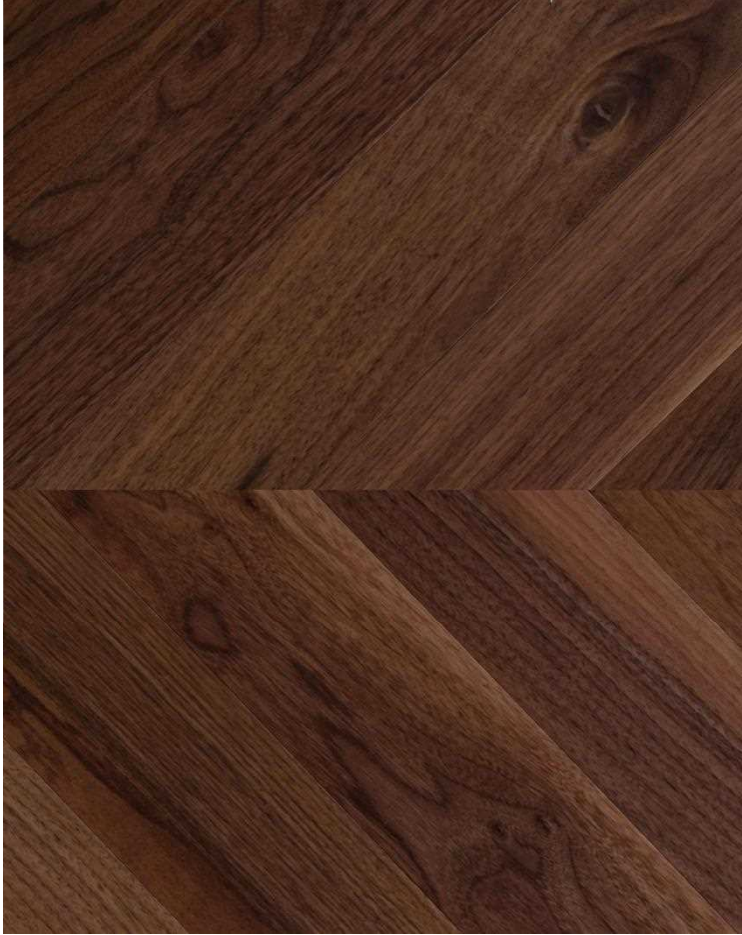

ParqWood

Bay Walnut Herringbone

HERRINGBONE COLLECTION

Specifications

Pattern:	Herringbone
Top Layer:	3mm
Length:	600mm
Width:	90mm
Thickness:	14mm
Core:	Poplar
Bevel:	N/A (On Order Only)
Finish:	Lacquered
Commercial Class:	Class 31
Connection System:	Tongue & Groove
Installation Type:	Floating or Glue Down
FSC Certification:	FSC Certified

ParqWood

Dune Oak Chevron

CHEVRON COLLECTION

Specifications

Pattern:	Herringbone
Top Layer:	3mm
Length:	600mm
Width:	90mm
Thickness:	14mm
Core:	Poplar
Bevel:	N/A (On Order Only)
Finish:	Lacquered
Commercial Class:	Class 31
Connection System:	Tongue & Groove
Installation Type:	Glue Down
FSC Certification:	FSC Certified

ParqWood

Bay Walnut Chevron

CHEVRON COLLECTION

Specifications

Pattern:	Herringbone
Top Layer:	3mm
Length:	600mm
Width:	90mm
Thickness:	14mm
Core:	Poplar
Bevel:	N/A (On Order Only)
Finish:	Lacquered
Commercial Class:	Class 31
Connection System:	Tongue & Groove
Installation Type:	Glue Down
FSC Certification:	FSC Certified