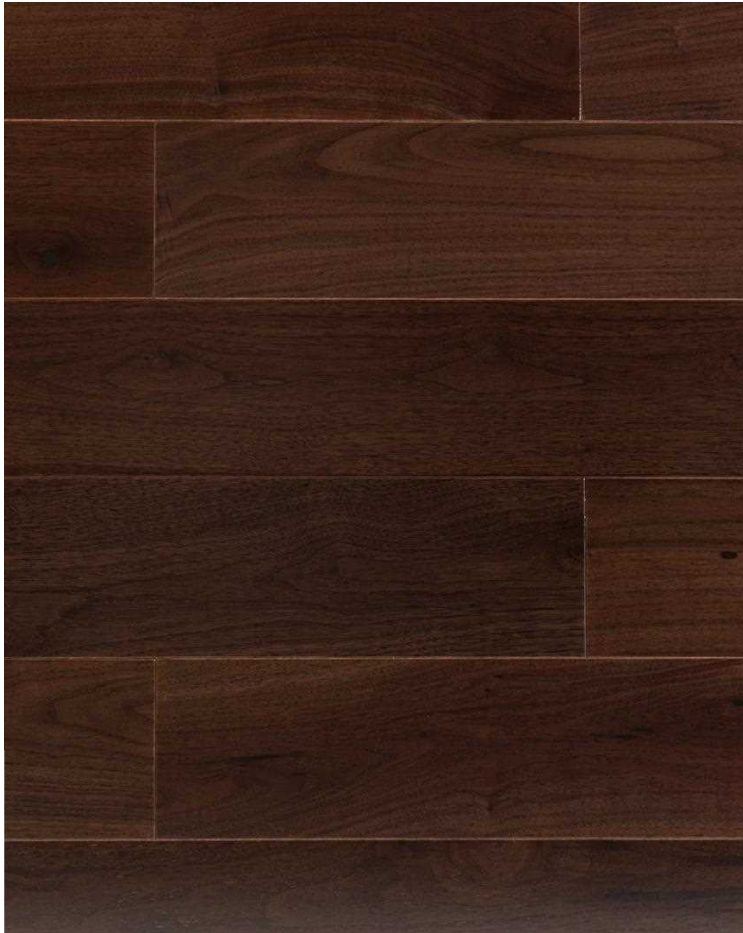

ParqWood

Cove Walnut

NATURAL COLLECTION

Specifications

Pattern:	1-Strip
Top Layer:	3mm
Length:	600-1200mm
Width:	125mm
Thickness:	14mm
Core:	Poplar
Bevel:	N/A (On Order Only)
Finish:	Lacquered
Commercial Class:	Class 31
Connection System:	Tongue & Groove
Installation Type:	Floating
FSC Certification:	FSC Certified