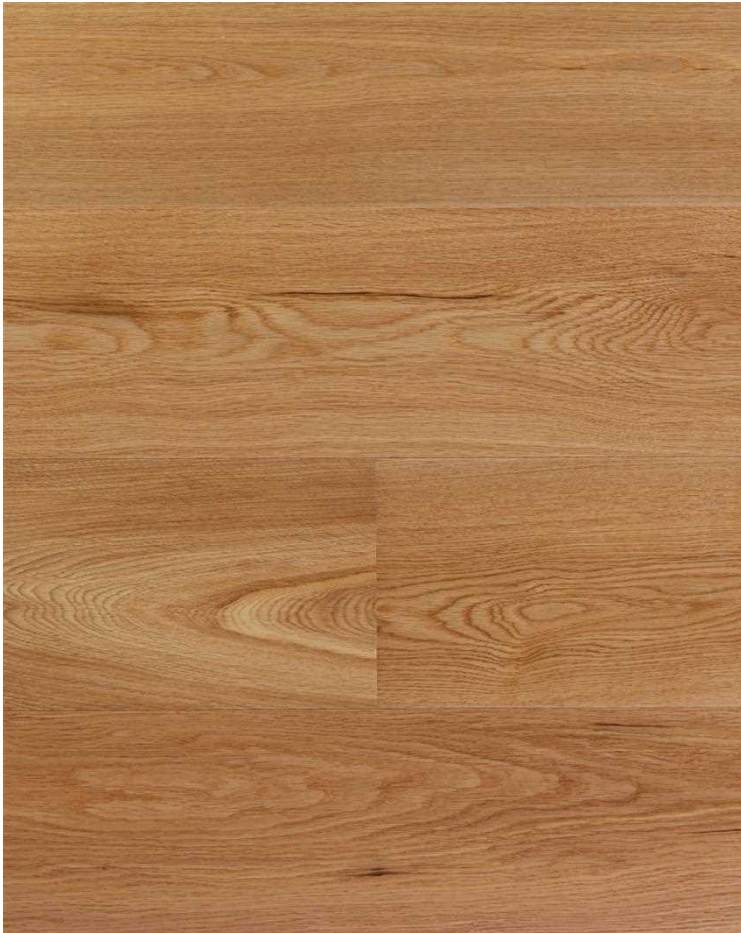

ParqWood

'Living On Nature'

NATURAL COLLECTION.

ParqWood

Dune Oak

NATURAL COLLECTION

Specifications

Pattern:	1-Strip
Top Layer:	3mm
Length:	1900mm
Width:	190mm
Thickness:	14mm
Core:	Poplar
Bevel:	N/A (On Order Only)
Finish:	Lacquered
Commercial Class:	Class 31
Connection System:	Click
Installation Type:	Floating
FSC Certification:	FSC Certified

ParqWood

Terra Oak

NATURAL COLLECTION

Specifications

Pattern:	1-Strip
Top Layer:	3mm
Length:	1900mm
Width:	190mm
Thickness:	14mm
Core:	Poplar
Bevel:	N/A (On Order Only)
Finish:	Brushed Natural Oiled
Commercial Class:	Class 31
Connection System:	Click
Installation Type:	Floating
FSC Certification:	FSC Certified