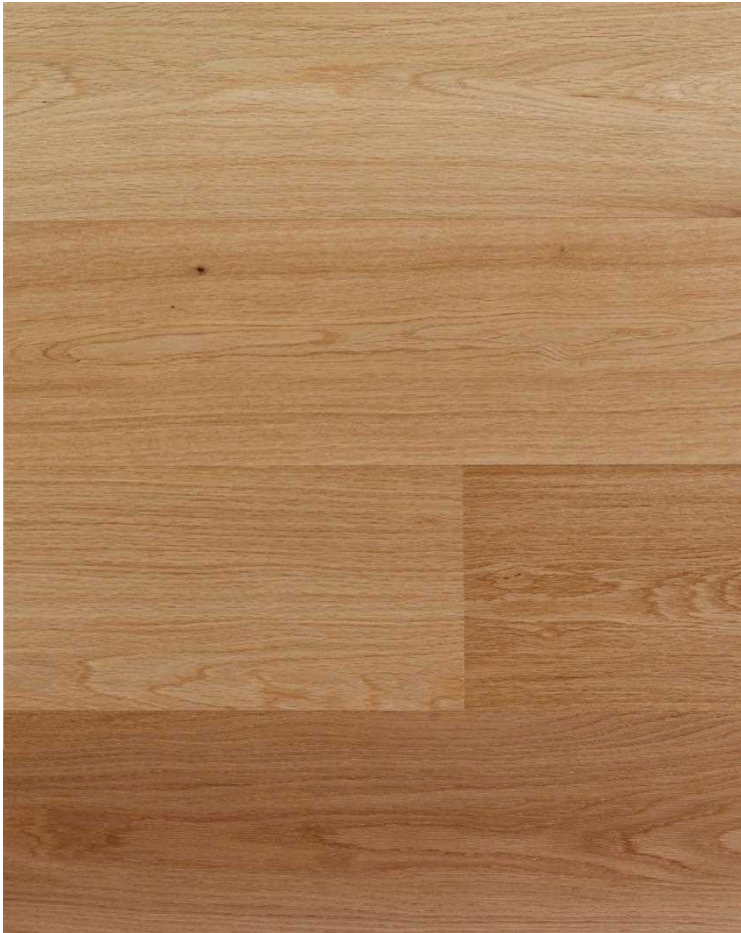

ParqWood

'Living On Nature'

NATURAL COLLECTION.

ParqWood

Dune Oak

NATURAL COLLECTION

Specifications

Pattern:	1-Strip
Top Layer:	3mm
Length:	1900mm
Width:	190mm
Thickness:	14mm
Core:	Poplar
Bevel:	N/A (On Order Only)
Finish:	Lacquered
Commercial Class:	Class 31
Connection System:	Click
Installation Type:	Floating
FSC Certification:	FSC Certified

ParqWood

Terra Oak

NATURAL COLLECTION

Specifications

Pattern:	1-Strip
Top Layer:	3mm
Length:	1900mm
Width:	190mm
Thickness:	14mm
Core:	Poplar
Bevel:	N/A (On Order Only)
Finish:	Brushed Natural Oiled
Commercial Class:	Class 31
Connection System:	Click
Installation Type:	Floating
FSC Certification:	FSC Certified